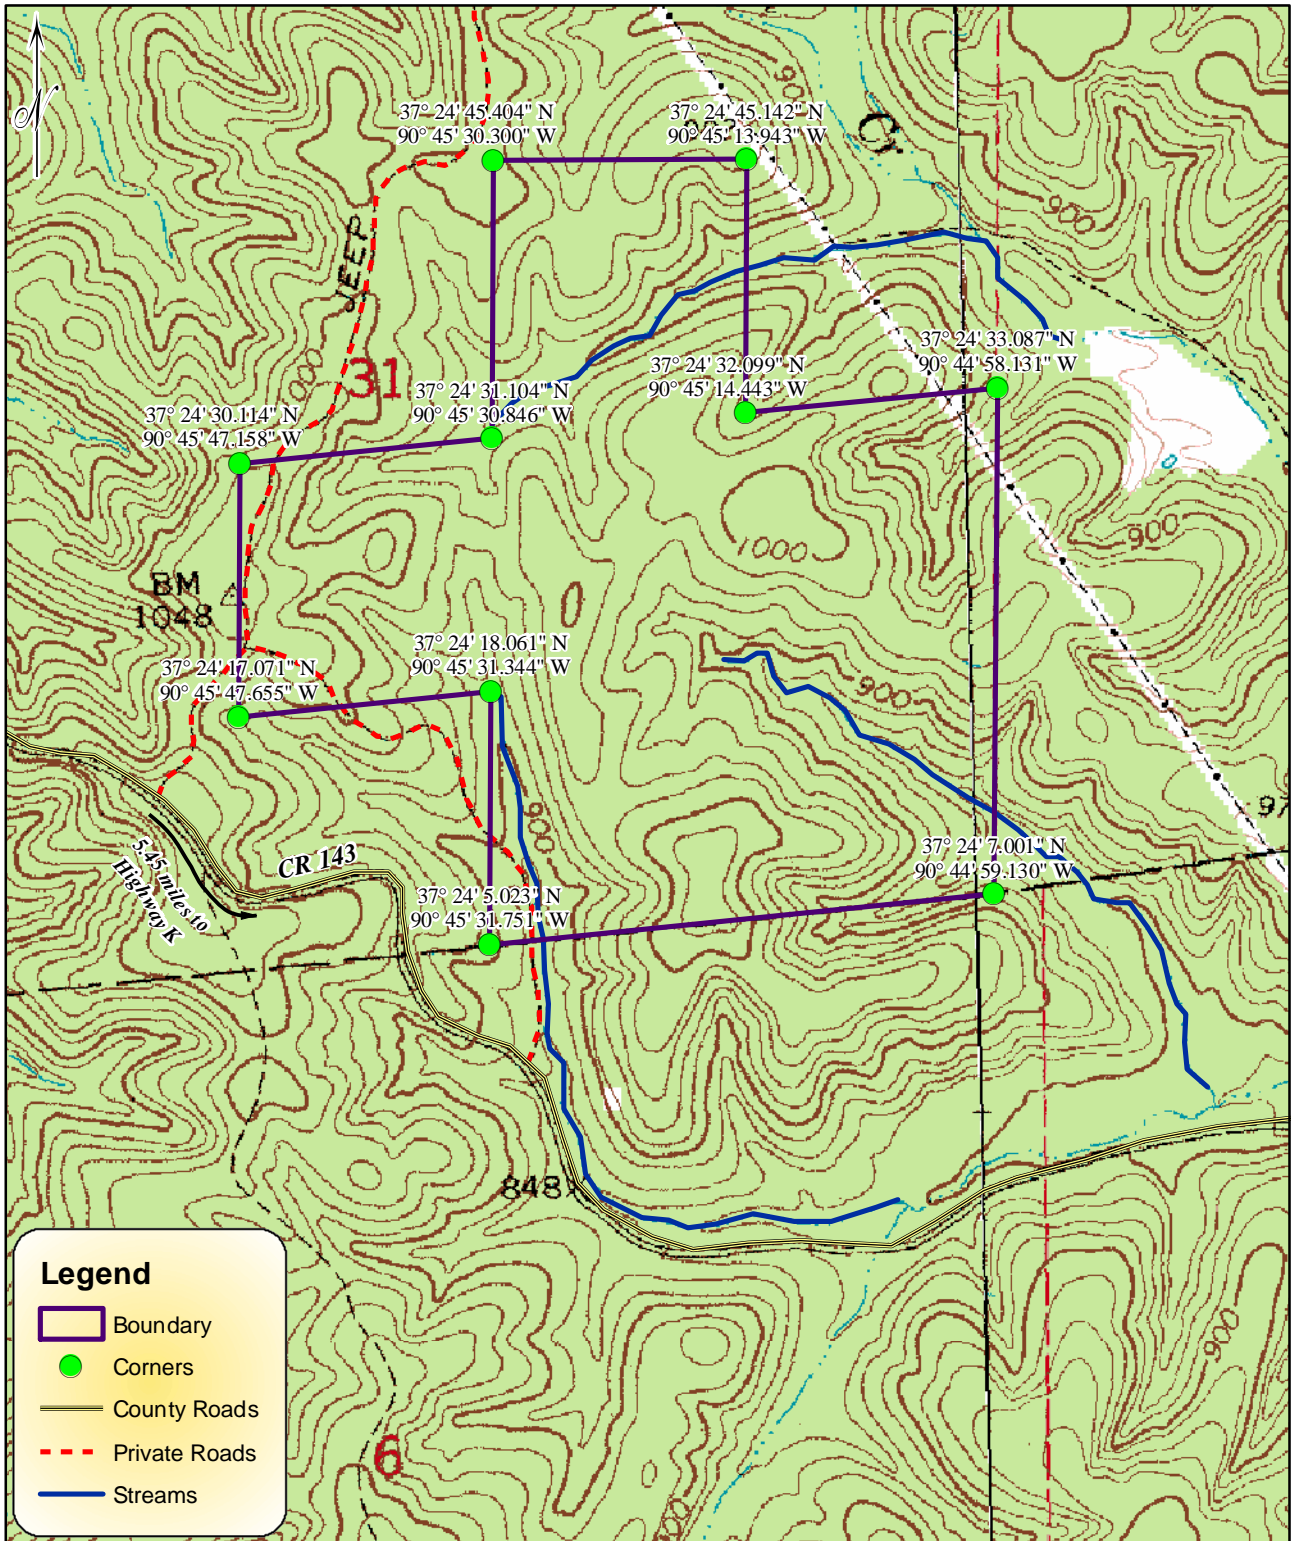

MAP SHOWING HUNT LEASE TRACT 301-16

LOCATED IN IRON COUNTY, MISSOURI
SUBJECT PROPERTY AREA = 241 ACRES

1 inch = 1,000 feet

Acreeage = 241.1 per ArcMap GIS

Clearwater Forest Consultants, LLC
PO Box 176/105 North Main Street
Piedmont, MO 63957-9574
www.clearwaterforestconsultants.com
(573) 223-7010

MAP SHOWING HUNT LEASE TRACT 301-16

LOCATED IN IRON COUNTY, MISSOURI
SUBJECT PROPERTY AREA = 241 ACRES

1 inch = 1,000 feet

Acreage = 241.1 per ArcMap GIS

Clearwater Forest Consultants, LLC
PO Box 176/105 North Main Street
Piedmont, MO 63957-9574
www.clearwaterforestconsultants.com
(573) 223-7010