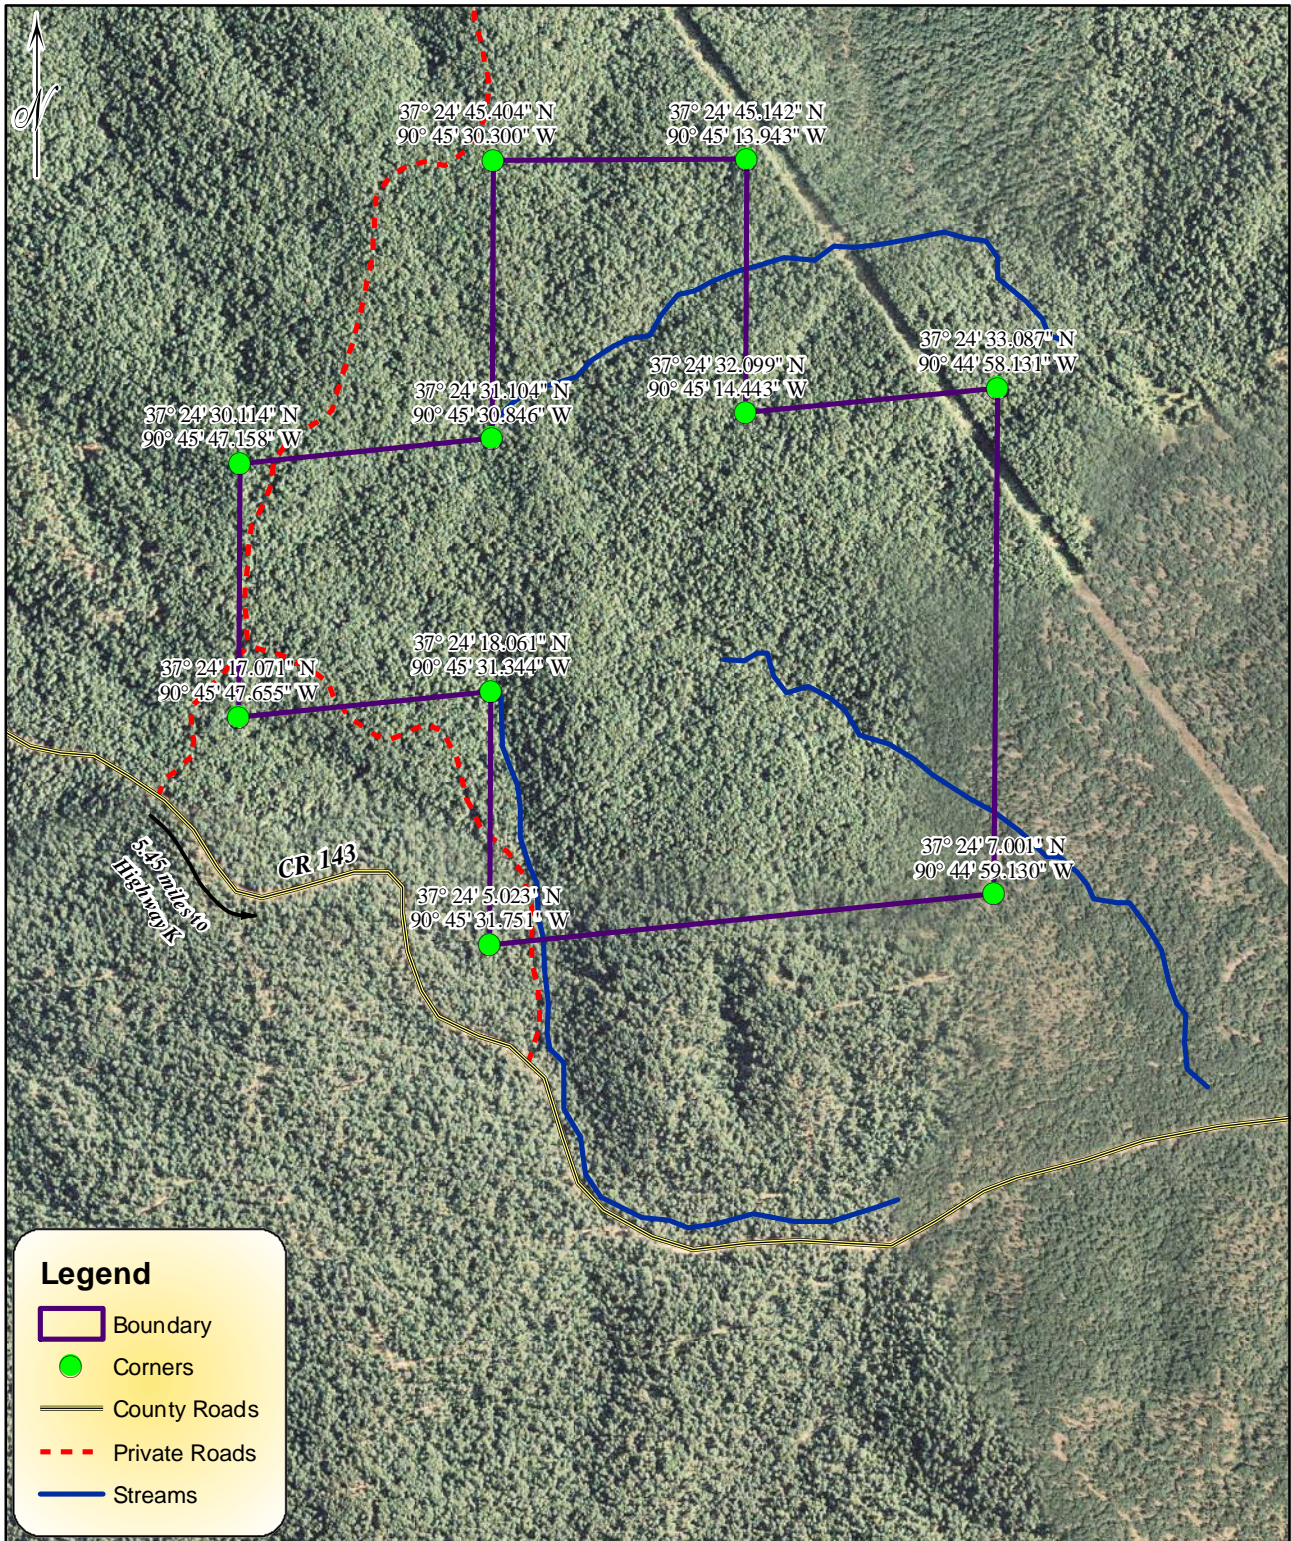

MAP SHOWING HUNT LEASE TRACT 301-16

LOCATED IN IRON COUNTY, MISSOURI
SUBJECT PROPERTY AREA = 241 ACRES

1 inch = 1,000 feet

Acreeage = 241.1 per ArcMap GIS

Clearwater Forest Consultants, LLC
PO Box 176/105 North Main Street
Piedmont, MO 63957-9574
www.clearwaterforestconsultants.com
(573) 223-7010

MAP SHOWING HUNT LEASE TRACT 301-16

LOCATED IN IRON COUNTY, MISSOURI
SUBJECT PROPERTY AREA = 241 ACRES

1 inch = 1,000 feet

Acreage = 241.1 per ArcMap GIS

Clearwater Forest Consultants, LLC
PO Box 176/105 North Main Street
Piedmont, MO 63957-9574
www.clearwaterforestconsultants.com
(573) 223-7010