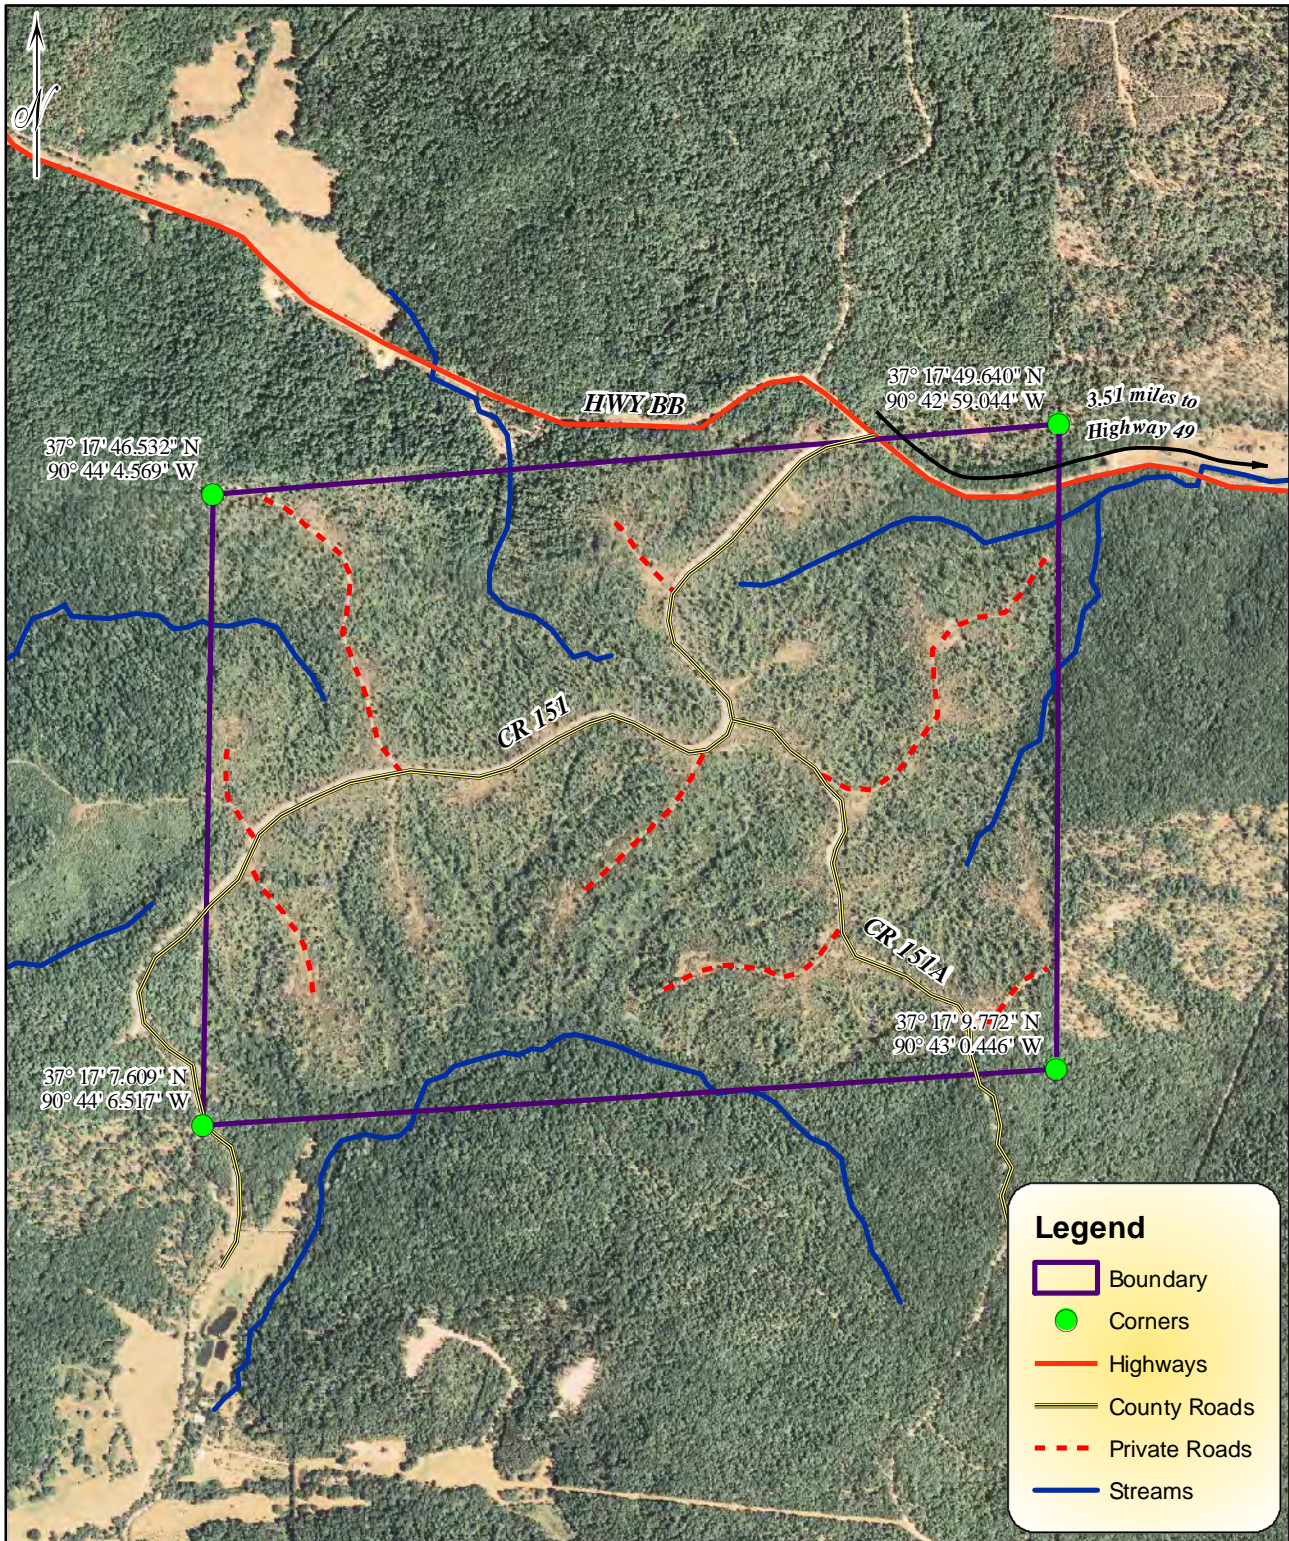

MAP SHOWING HUNT LEASE TRACT 301-14

LOCATED IN IRON COUNTY, MISSOURI
SUBJECT PROPERTY AREA = 485 ACRES

Clearwater Forest Consultants, LLC
PO Box 176/105 North Main Street
Piedmont, MO 63957-9574
www.clearwaterforestconsultants.com
(573) 223-7010

MAP SHOWING HUNT LEASE TRACT 301-14

LOCATED IN IRON COUNTY, MISSOURI
SUBJECT PROPERTY AREA = 485 ACRES

1 inch = 1,200 feet

Acreage = 485.6 per ArcMap GIS

Clearwater Forest Consultants, LLC
PO Box 176/105 North Main Street
Piedmont, MO 63957-9574
www.clearwaterforestconsultants.com
(573) 223-7010