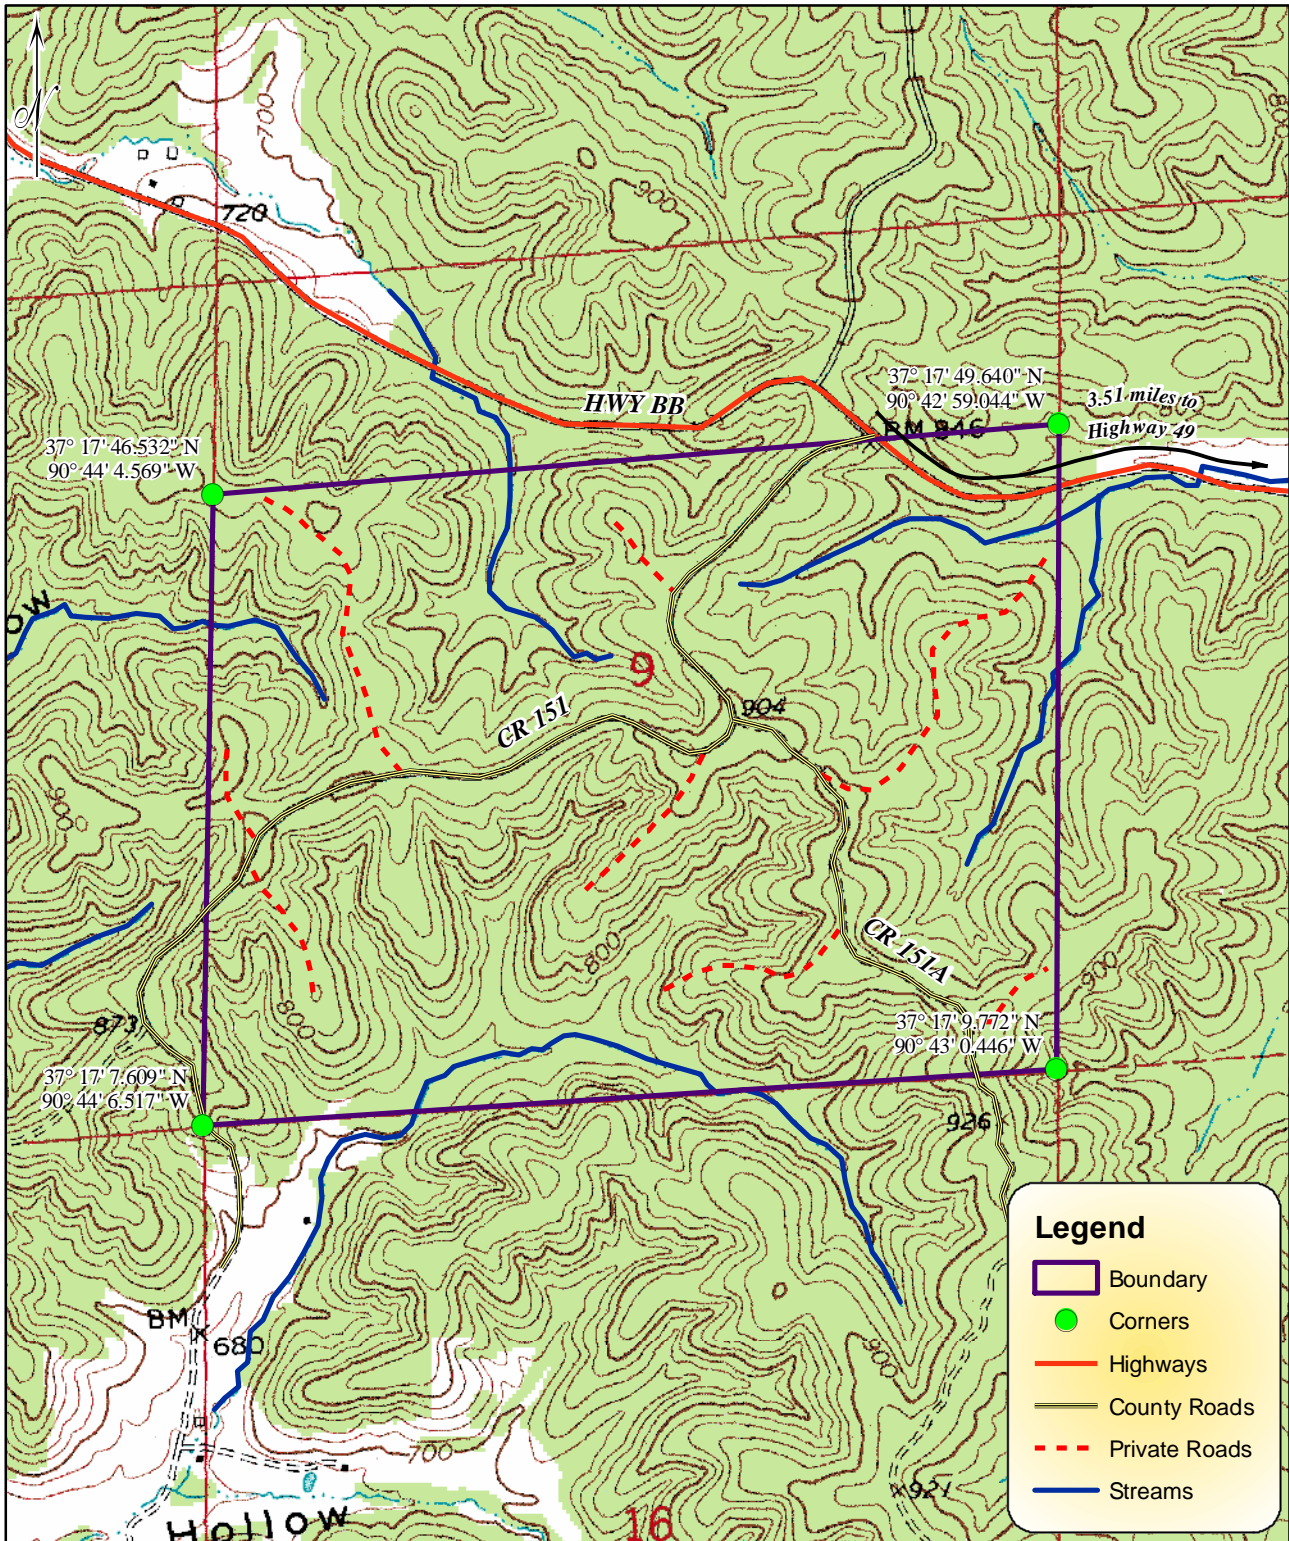

MAP SHOWING HUNT LEASE TRACT 301-14

LOCATED IN IRON COUNTY, MISSOURI
SUBJECT PROPERTY AREA = 485 ACRES

Clearwater Forest Consultants, LLC
PO Box 176/105 North Main Street
Piedmont, MO 63957-9574
www.clearwaterforestconsultants.com
(573) 223-7010

MAP SHOWING HUNT LEASE TRACT 301-14

LOCATED IN IRON COUNTY, MISSOURI
SUBJECT PROPERTY AREA = 485 ACRES

1 inch = 1,200 feet

Acreage = 485.6 per ArcMap GIS

Clearwater Forest Consultants, LLC
PO Box 176/105 North Main Street
Piedmont, MO 63957-9574
www.clearwaterforestconsultants.com
(573) 223-7010