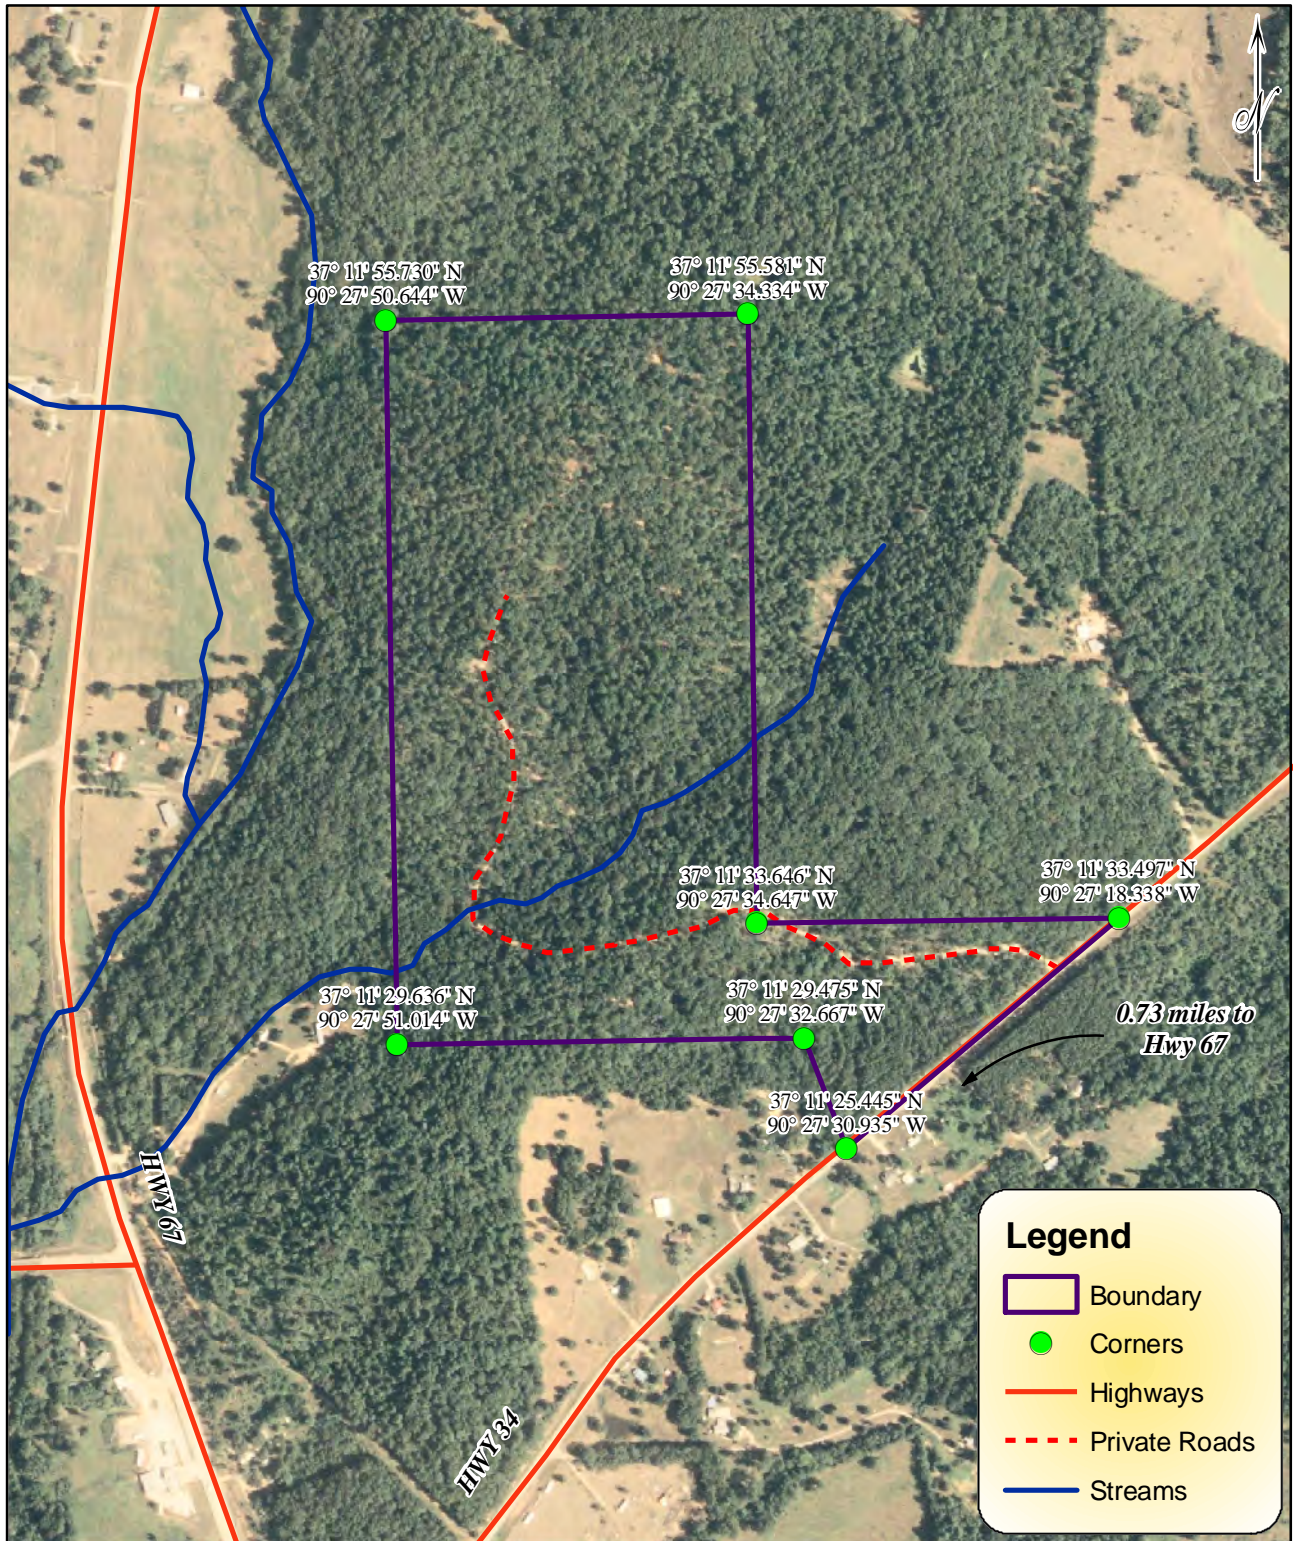

MAP SHOWING HUNT LEASE TRACT 301-06

LOCATED IN WAYNE COUNTY, MISSOURI

SUBJECT PROPERTY AREA = 93 ACRES

1 inch = 700 feet

Acreage = 93.2 per ArcMap GIS

Clearwater Forest Consultants, LLC
PO Box 176/105 North Main Street
Piedmont, MO 63957-9574
www.clearwaterforestconsultants.com
(573) 223-7010