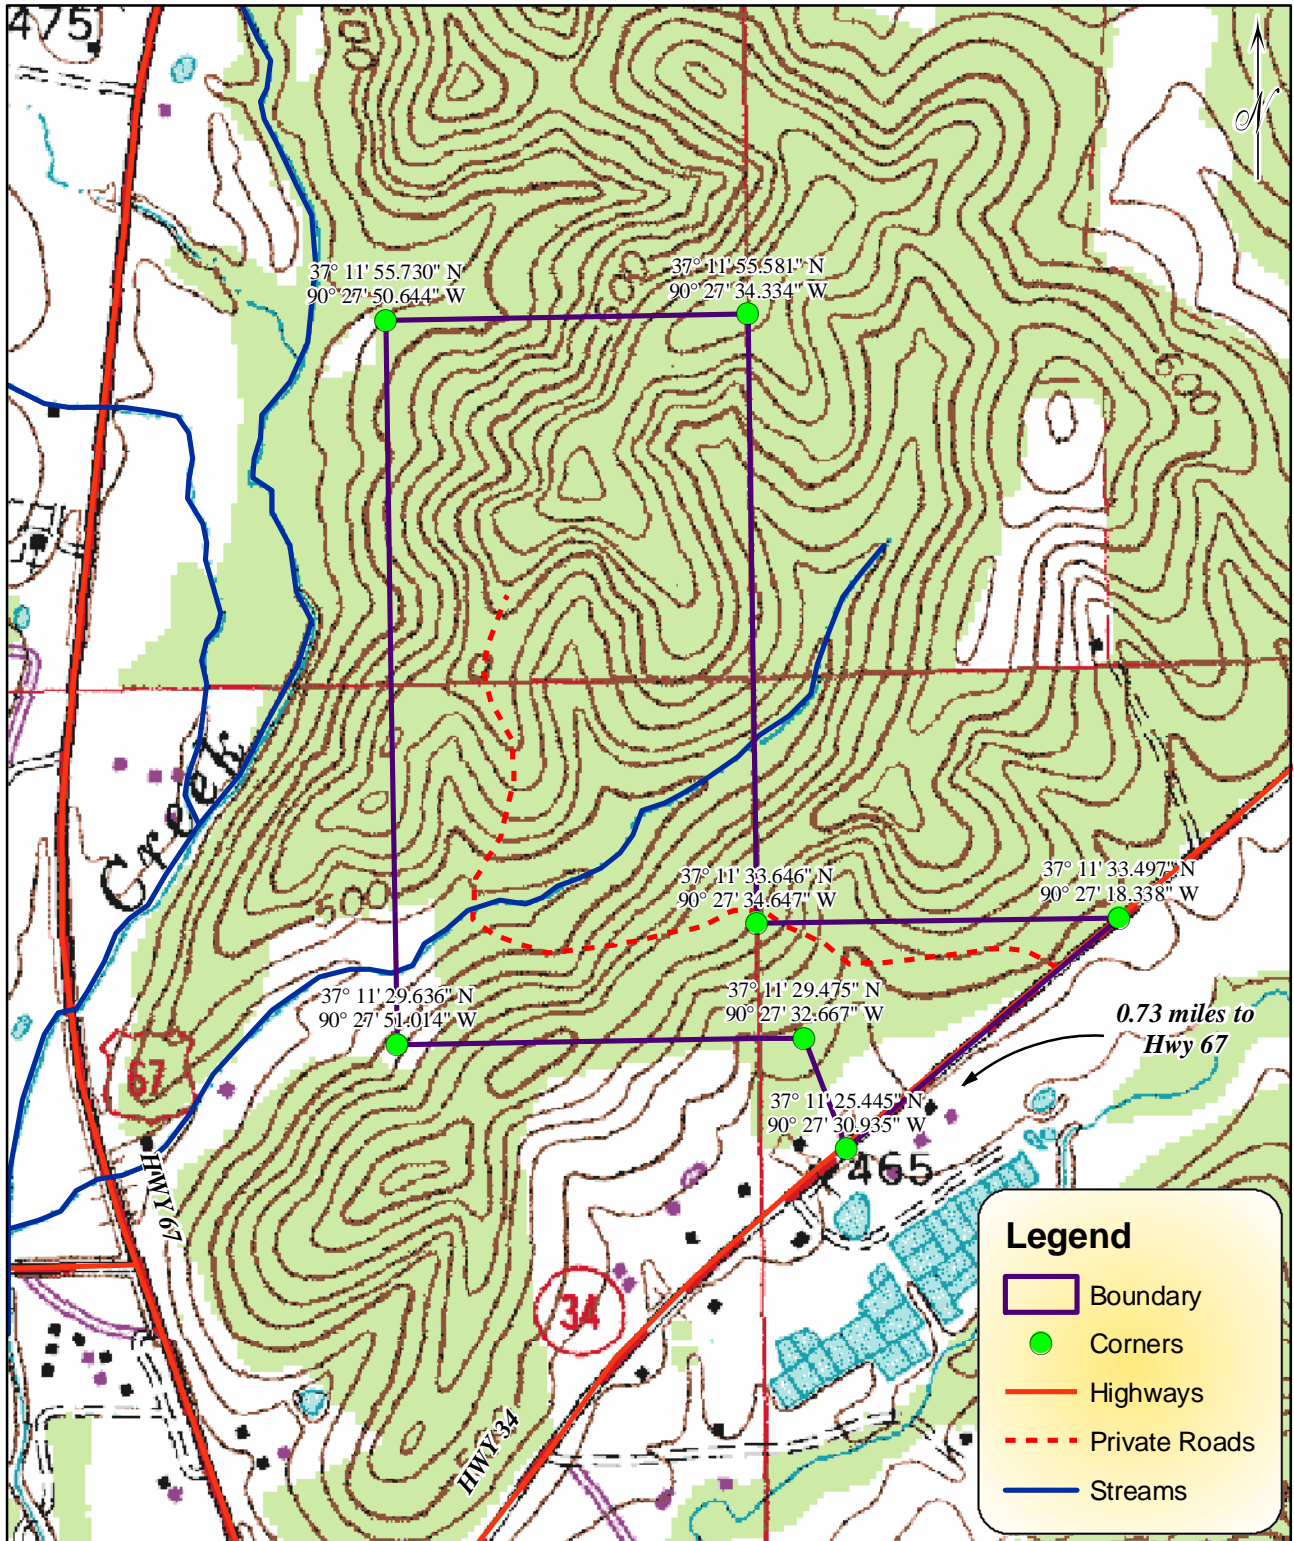

MAP SHOWING HUNT LEASE TRACT 301-06

LOCATED IN WAYNE COUNTY, MISSOURI

SUBJECT PROPERTY AREA = 93 ACRES

1 inch = 700 feet

Acreage = 93.2 per ArcMap GIS

Clearwater Forest Consultants, LLC
PO Box 176/105 North Main Street
Piedmont, MO 63957-9574
www.clearwaterforestconsultants.com
(573) 223-7010