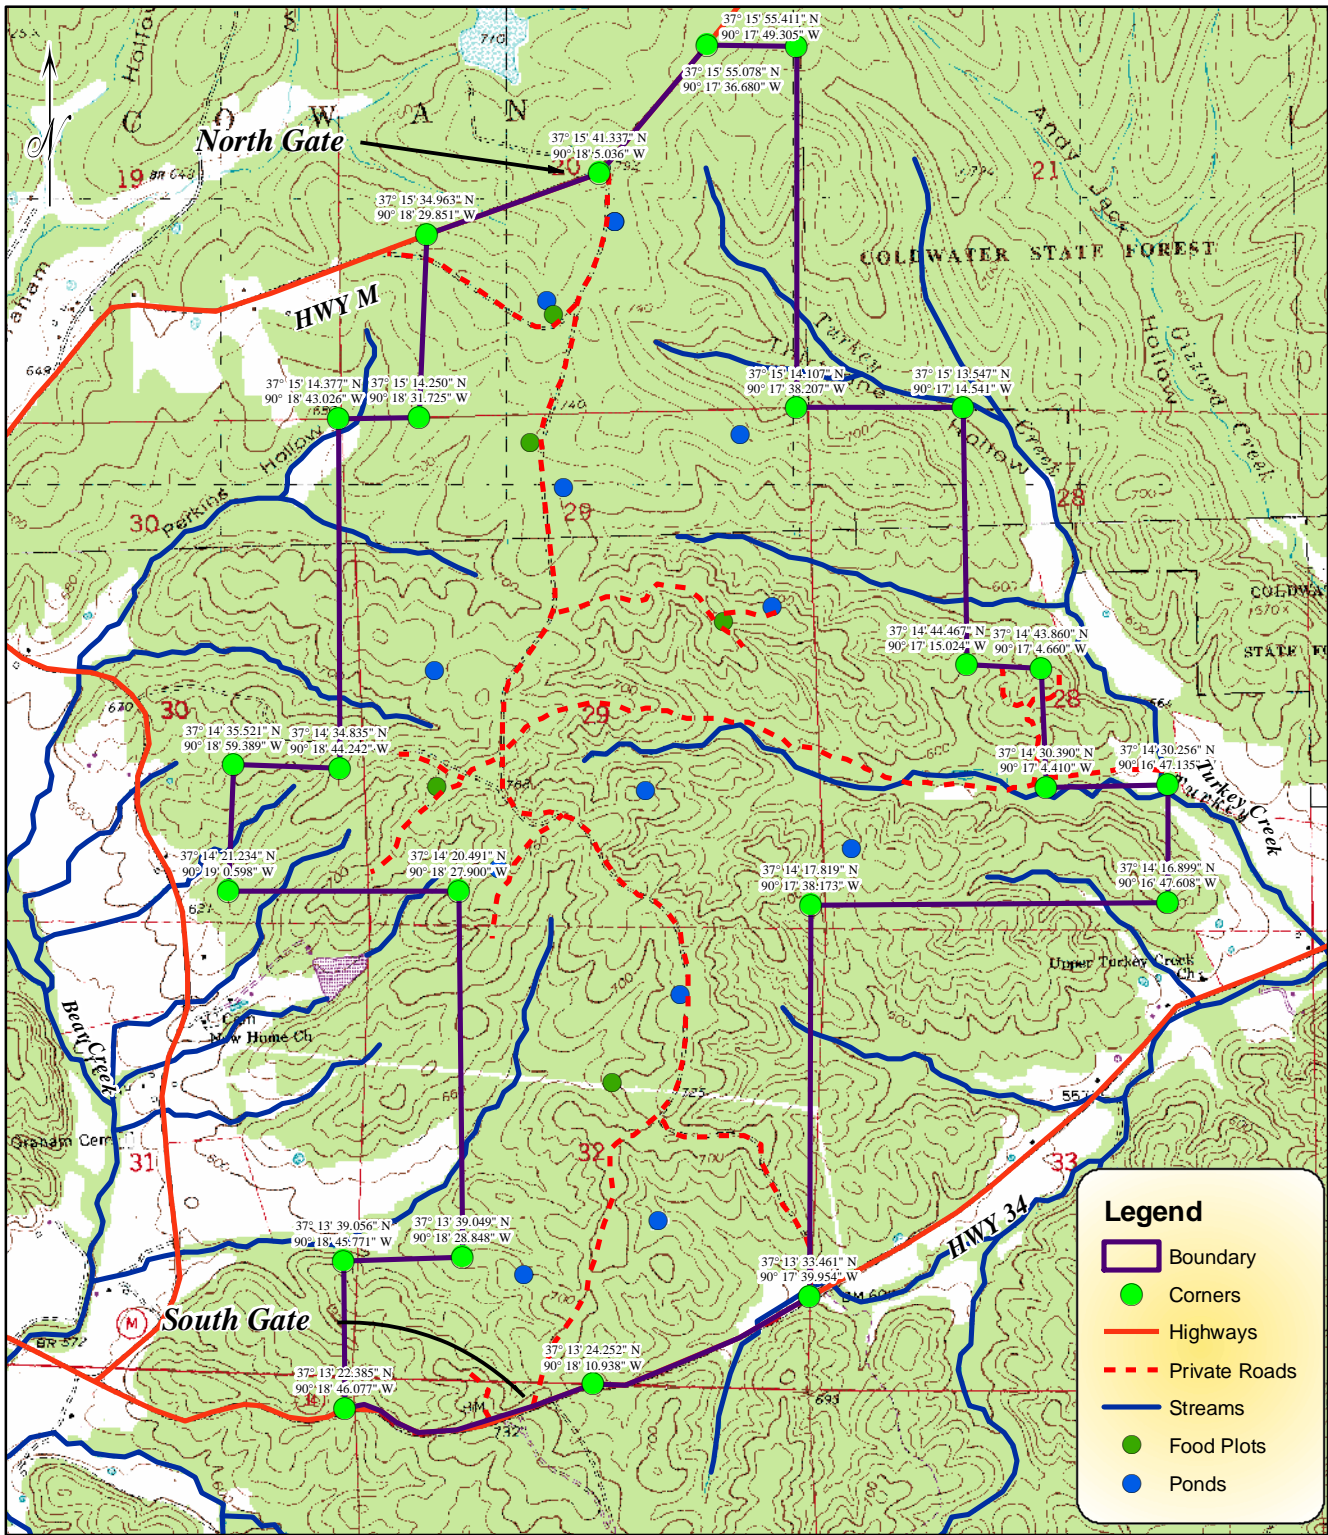

MAP SHOWING HUNT LEASE TRACT 301-04

LOCATED IN WAYNE COUNTY, MISSOURI
SUBJECT PROPERTY AREA = 1921 ACRES

1 inch = 2,200 feet

Acreage = 1921 per ArcMap GIS

Clearwater Forest Consultants, LLC
PO Box 176/105 North Main Street
Piedmont, MO 63957-9574
www.clearwaterforestconsultants.com
(573) 223-7010

MAP SHOWING HUNT LEASE TRACT 301-04

LOCATED IN WAYNE COUNTY, MISSOURI
SUBJECT PROPERTY AREA = 1921 ACRES

1 inch = 2,200 feet

Acreage = 1921 per ArcMap GIS

Clearwater Forest Consultants, LLC
PO Box 176/105 North Main Street
Piedmont, MO 63957-9574
www.clearwaterforestsconsultants.com
(573) 223-7010