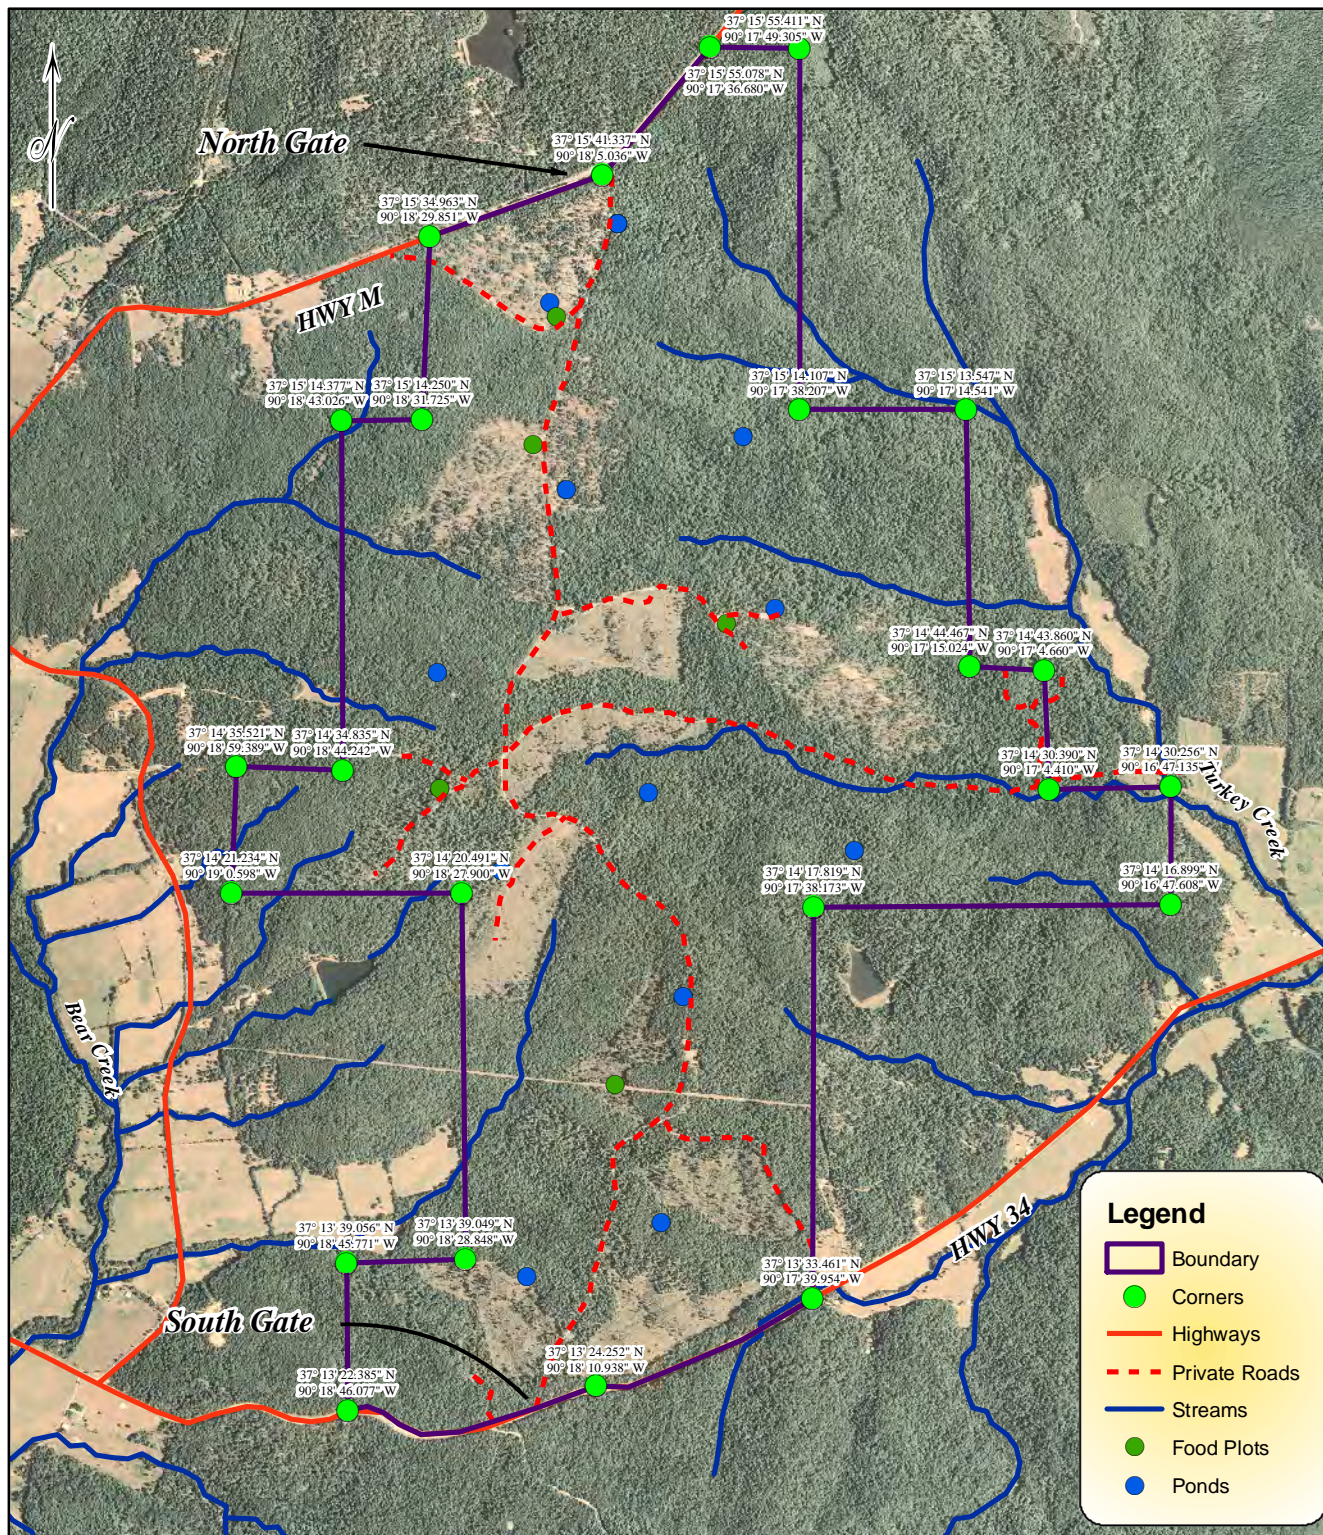

MAP SHOWING HUNT LEASE TRACT 301-04

LOCATED IN WAYNE COUNTY, MISSOURI
SUBJECT PROPERTY AREA = 1921 ACRES

1 inch = 2,200 feet

Acreage = 1921 per ArcMap GIS

Clearwater Forest Consultants, LLC
PO Box 176/105 North Main Street
Piedmont, MO 63957-9574
www.clearwaterforestconsultants.com
(573) 223-7010

MAP SHOWING HUNT LEASE TRACT 301-04

LOCATED IN WAYNE COUNTY, MISSOURI
SUBJECT PROPERTY AREA = 1921 ACRES

1 inch = 2,200 feet

Acreage = 1921 per ArcMap GIS

Clearwater Forest Consultants, LLC
PO Box 176/105 North Main Street
Piedmont, MO 63957-9574
www.clearwaterforestsconsultants.com
(573) 223-7010