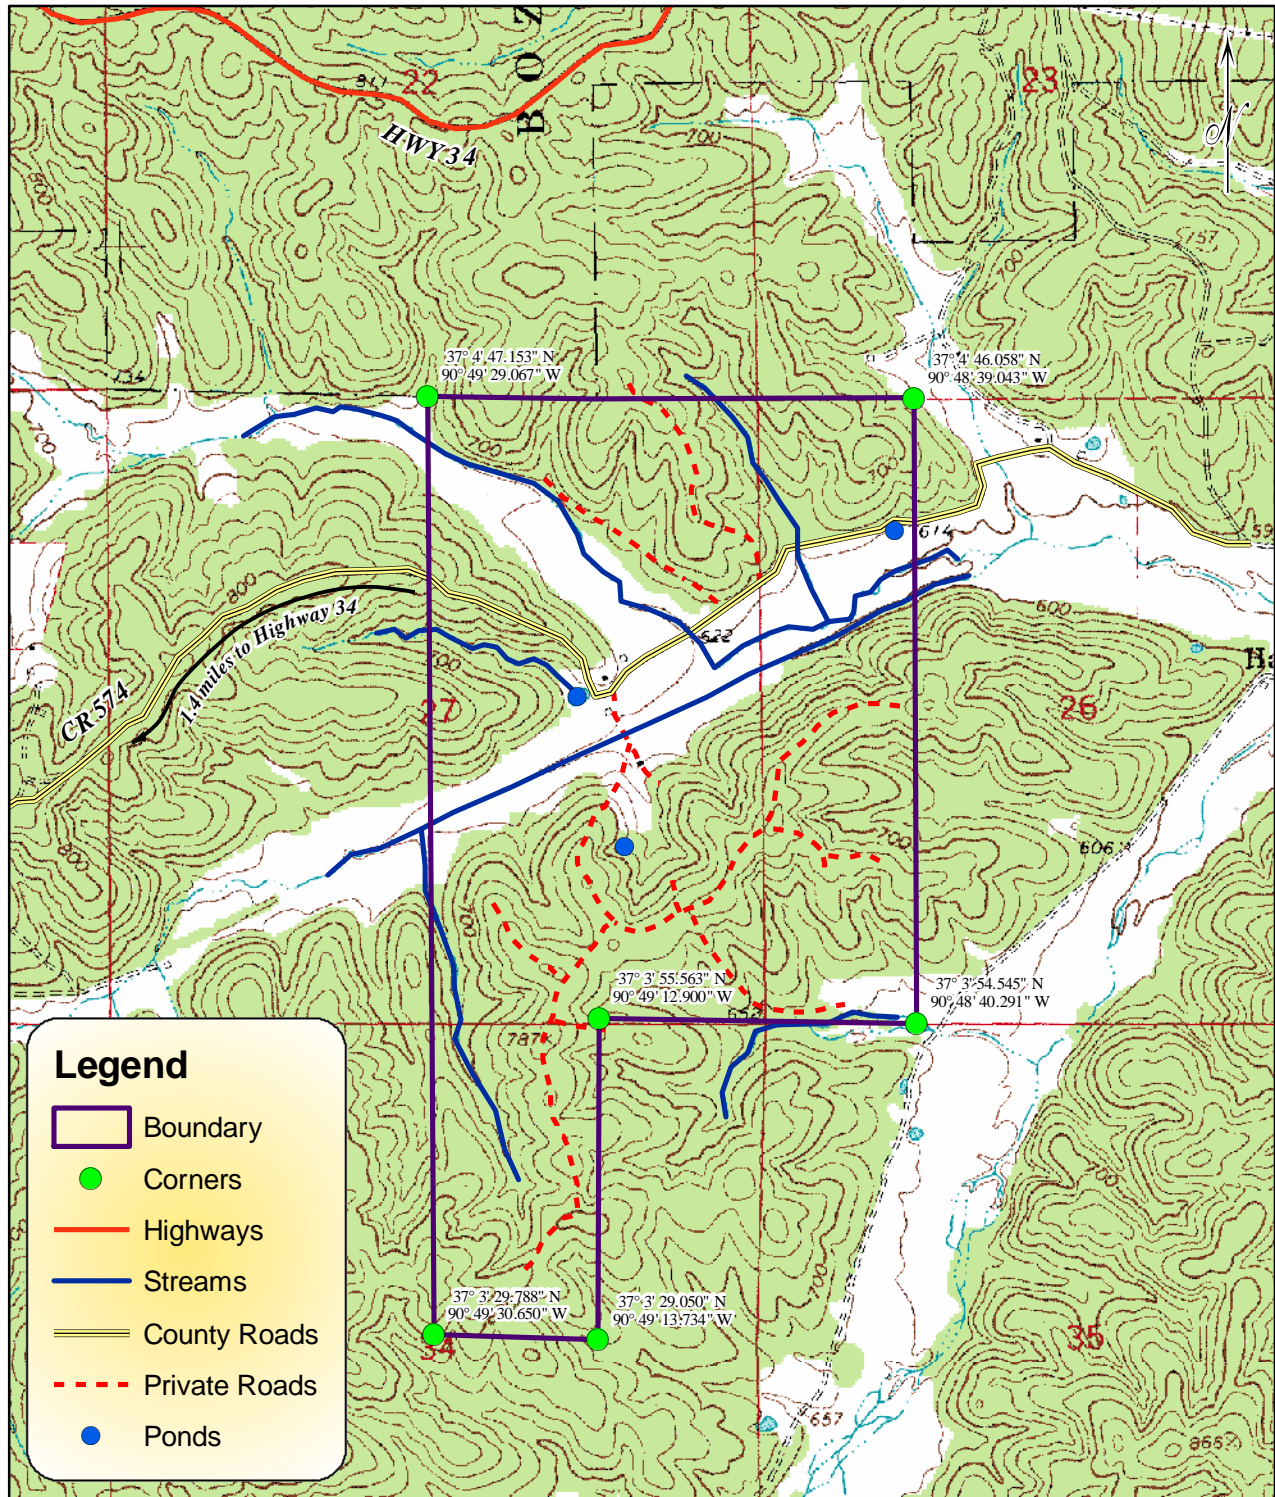

# MAP SHOWING HUNT LEASE TRACT 301-03

LOCATED IN REYNOLDS COUNTY, MISSOURI

SUBJECT PROPERTY AREA = 566 ACRES

1 inch = 1,600 feet

Acreege = 566.3 per ArcMap GIS

Clearwater Forest Consultants, LLC  
P.O. Box 176 | 105 North Main Street  
Piedmont, Missouri 63957  
www.clearwaterforestconsultants.com  
(573) 223-7010

# MAP SHOWING HUNT LEASE TRACT 301-03

LOCATED IN REYNOLDS COUNTY, MISSOURI

SUBJECT PROPERTY AREA = 566 ACRES

1 inch = 1,600 feet

Acreege = 566.3 per ArcMap GIS

Clearwater Forest Consultants, LLC  
P.O. Box 176 | 105 North Main Street  
Piedmont, Missouri 63957  
[www.clearwaterforestconsultants.com](http://www.clearwaterforestconsultants.com)  
(573) 223-7010