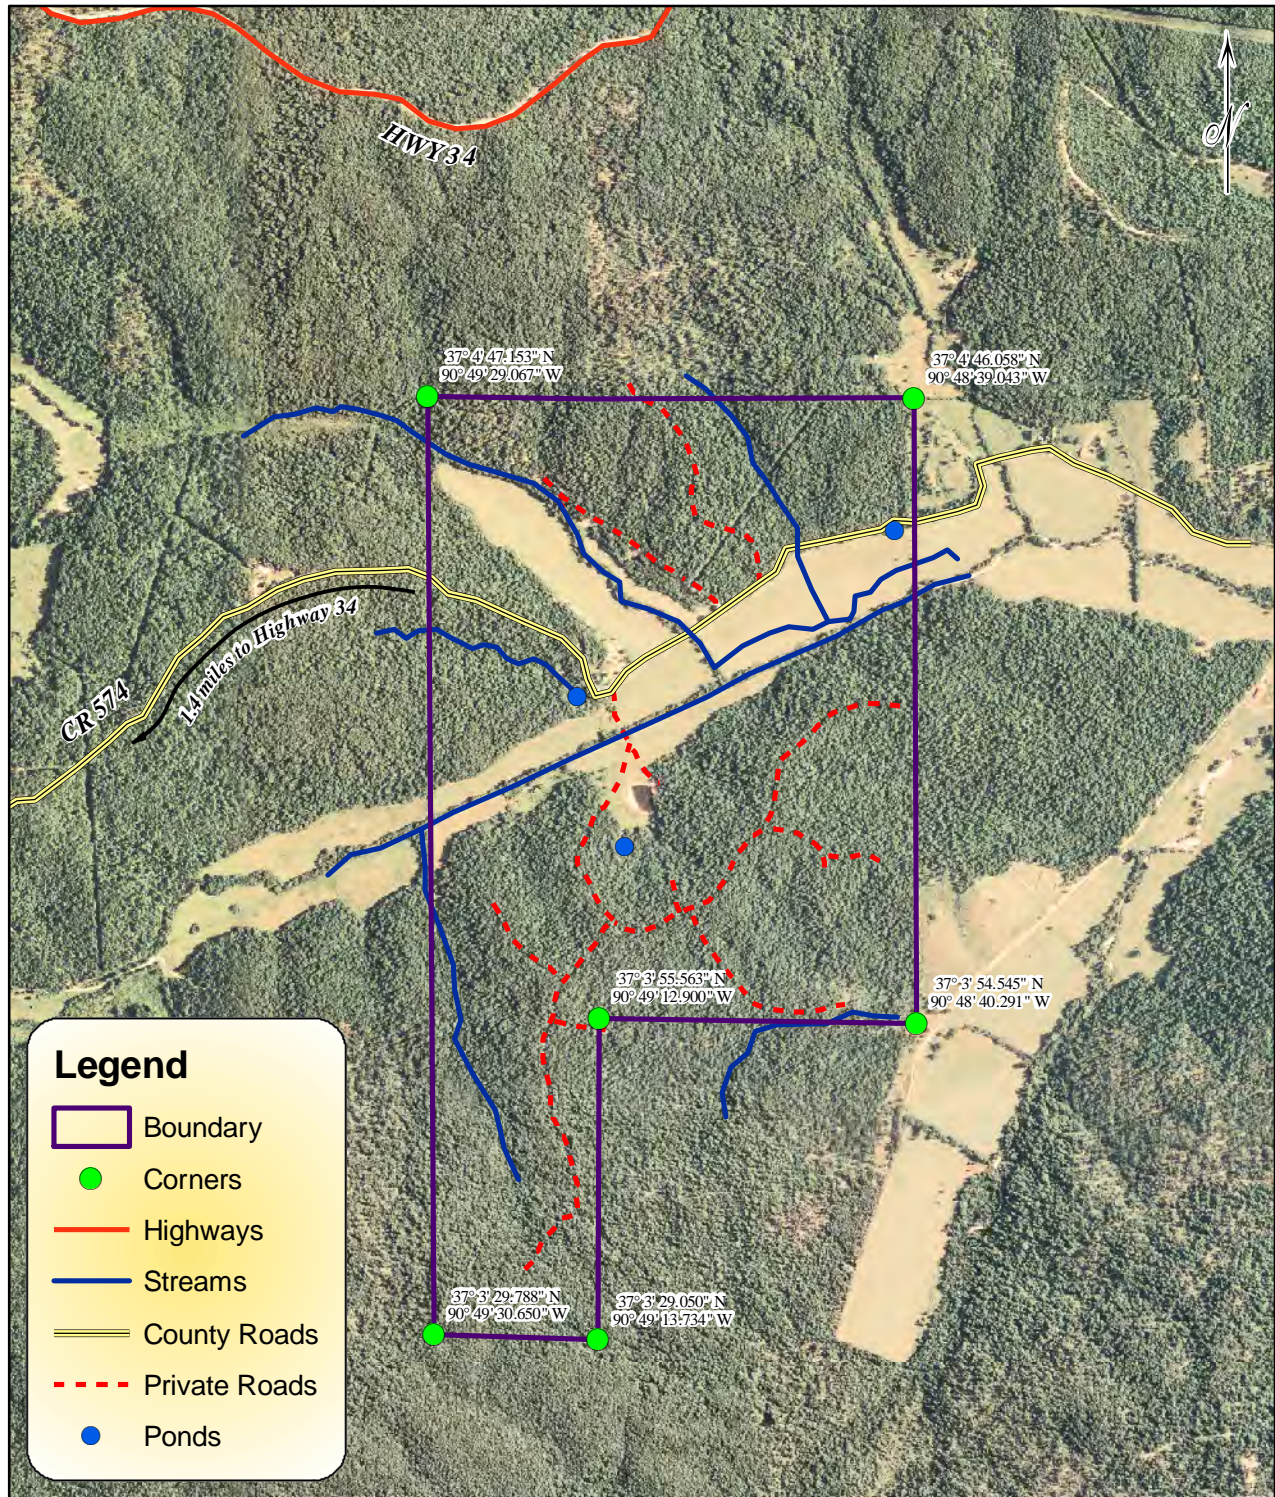

# MAP SHOWING HUNT LEASE TRACT 301-03

LOCATED IN REYNOLDS COUNTY, MISSOURI

SUBJECT PROPERTY AREA = 566 ACRES

1 inch = 1,600 feet

Acreege = 566.3 per ArcMap GIS

Clearwater Forest Consultants, LLC  
P.O. Box 176 | 105 North Main Street  
Piedmont, Missouri 63957  
www.clearwaterforestconsultants.com  
(573) 223-7010

# MAP SHOWING HUNT LEASE TRACT 301-03

LOCATED IN REYNOLDS COUNTY, MISSOURI

SUBJECT PROPERTY AREA = 566 ACRES

1 inch = 1,600 feet

Acreege = 566.3 per ArcMap GIS

Clearwater Forest Consultants, LLC  
P.O. Box 176 | 105 North Main Street  
Piedmont, Missouri 63957  
[www.clearwaterforestconsultants.com](http://www.clearwaterforestconsultants.com)  
(573) 223-7010